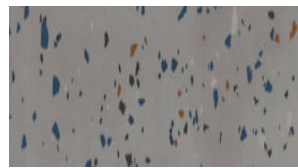

metro *surfaces*

Chroma

Porcelain

Stable Speckle

Balance Speckle

Storm Gray Speckle

Designer White Speckle

Matte Stable

Matte Balance

Matte Storm Gray

Matte Designer White

Matte Sapphire Sky

Matte Shadow

Matte Passion

Matte Tranquility

Chroma