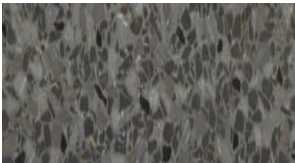

metro *surfaces*

Egeo

Porcelain

Black

White

Egeo

Porcelain

SIZES & FINISHES

36x36 Silk 3D

TRIMS

AVAILABLE SIZES

36x36

TECHNICAL SPECS

Usage Floor/Wall

Material Porcelain

Product Type Commercial/Residential